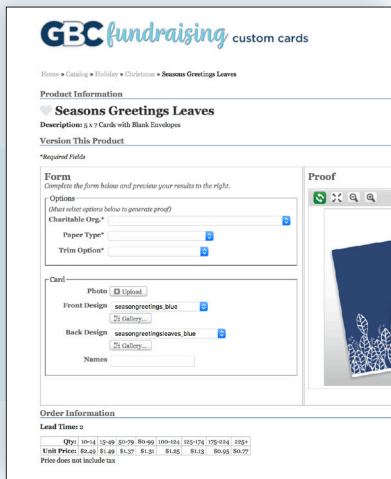

Quick Start Guide

Go to www.gbcfundraising.com

Browse the product catalog

Choose a card

Choose organization from the menu

Personalize card

Proof your creation

check out with coupon code if applicable

Cards will be shipped in 24-48 hours