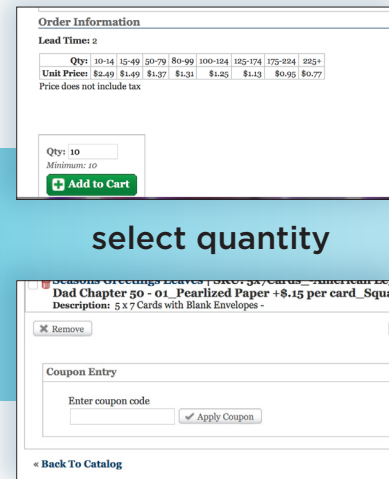

Quick Start Guide

Go to www.gbcfundraising.com

Browse the product catalog

Choose a card

Choose organization from the menu

Personalize card

Proof your creation

check out with coupon code if applicable