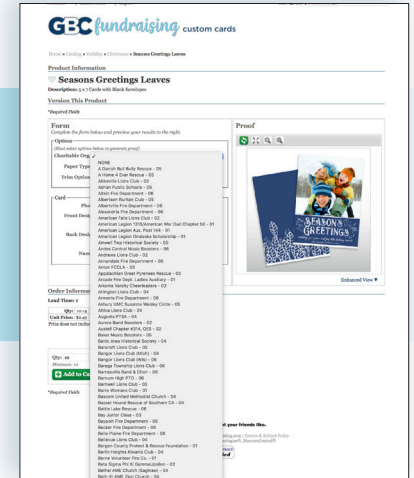

Quick Start Guide

Go to www.gbcfundraising.com

Browse the product catalog

Choose a card

Choose organization from the menu

Personalize card

Proof your creation

check out with coupon code if applicable

Cards will be shipped in 24-48 hours